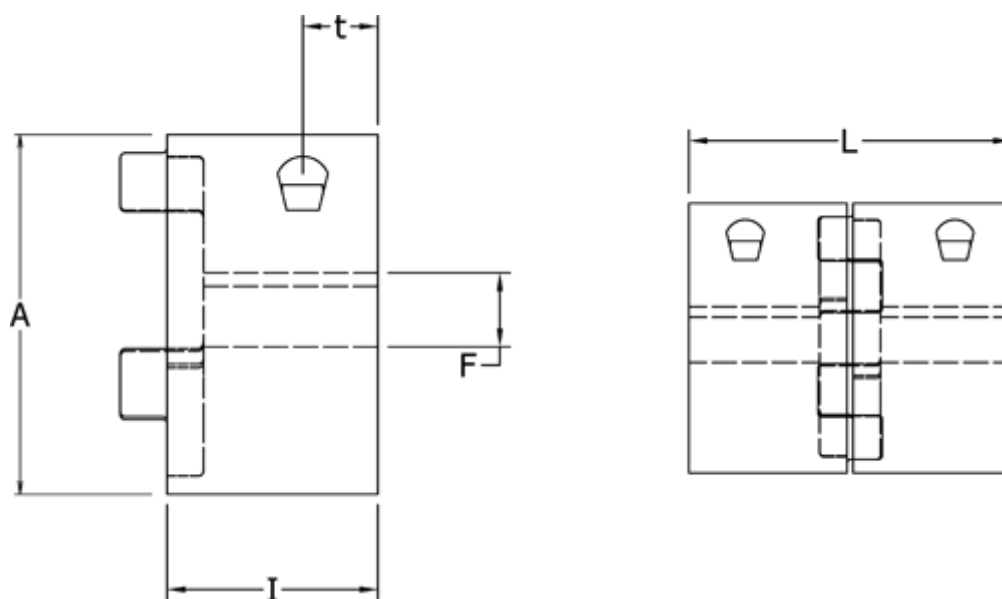

Article number: 3335028M028

Description: Clamping Hub Klonex ES 28/38
ALU Aluminium, Bore 28H7 mm

Measures

A = 65
F = 28
I = 35
L = 90
t = 13.5